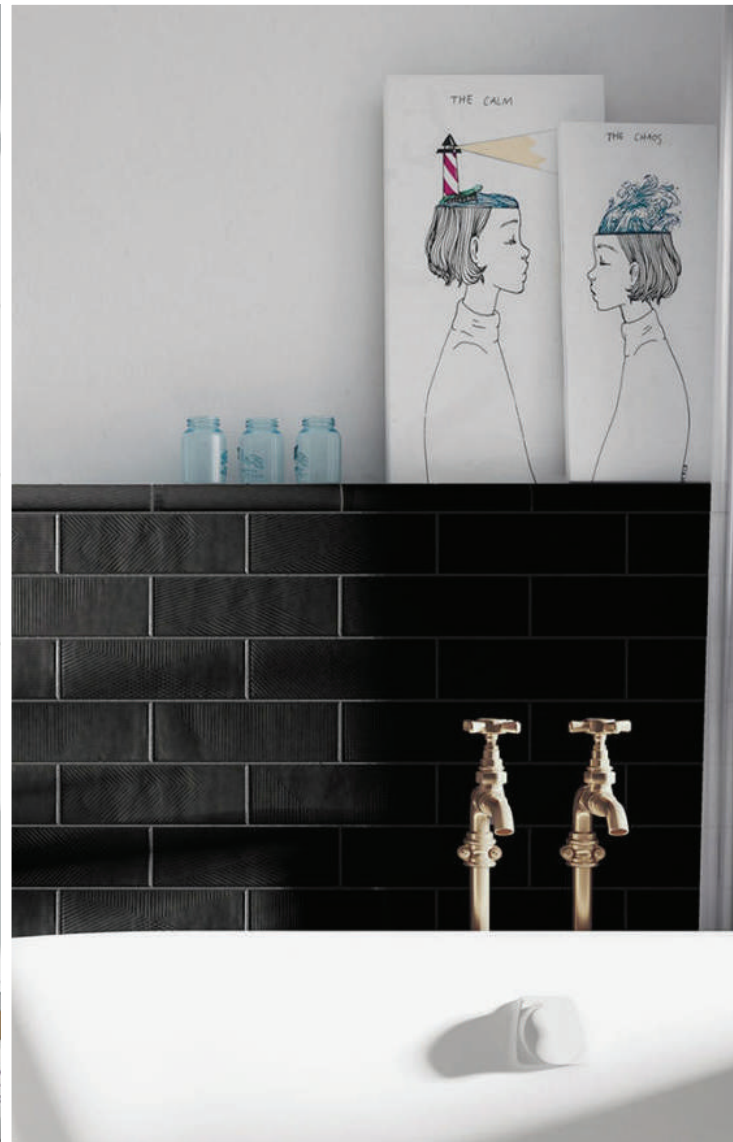

Fragments Range

The Fragment wall tile range is perfect for all interior areas. Great as a feature wall. The tile features a beautiful glazed and textured surface.

Variation between tiles provides a unique feature surface. Can be laid in herringbone, stackbond or brickbond patterns.

Fragments White
65x200mm

Fragments Light Grey
65x200mm

Fragments Grey Pearl
65x200mm

Fragments Ash Blue
65x200mm

Fragments Mist Green
65x200mm

Fragments Graphite
65x200mm

Fragments Anthracite
65x200mm